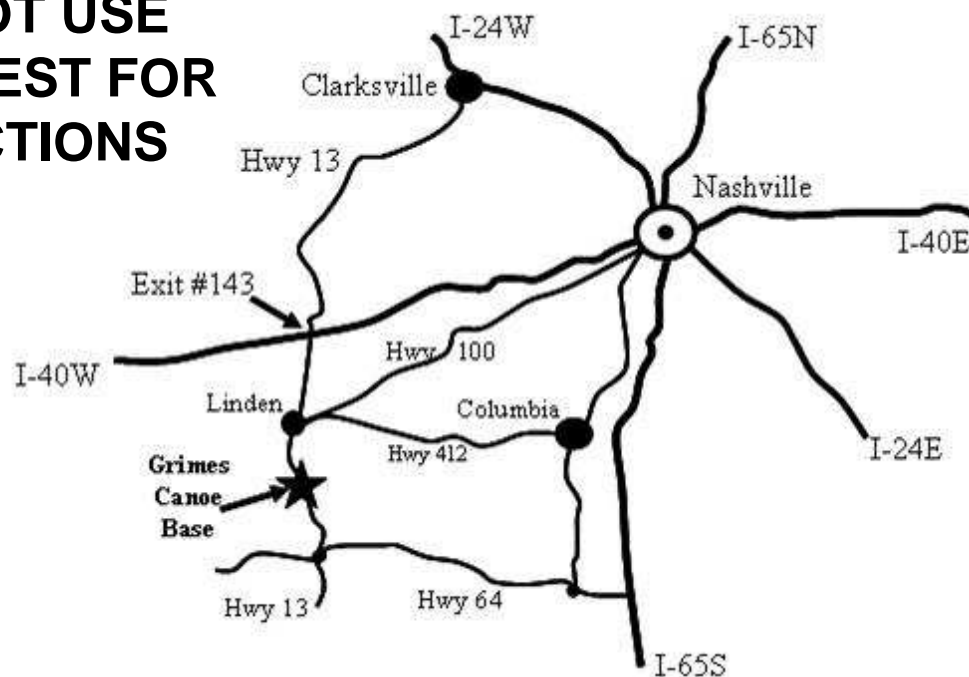

Grimes Canoe Base

767 Boy Scout Road Linden, TN 37096

Ranger, Wayne Hamm – 931-589-5150

**DO NOT USE
MAPQUEST FOR
DIRECTIONS**

From Nashville take I-40 West (towards Memphis). Exit at Waverly/Linden - Highway 13 (Exit 143). Turn left (South) on Highway 13. Grimes Canoe Base is 30 miles from the Interstate on your left. There is a wooden sign marking the entrance. Mile Marker 4 on Highway 13.

OR

Take Highway 100 West. (You will go through Fairview, East Hickman, Centerville, Pleasantville). Turn left (South) at the intersection of Highway 100 and Highway 13 in Linden. Grimes Canoe Base is on the left approximately 8 miles. Mile Marker 4 on Highway 13.

OR

From Huntsville or Florence, AL, go to Waynesboro, TN and take Hwy 13 North for 18 miles.